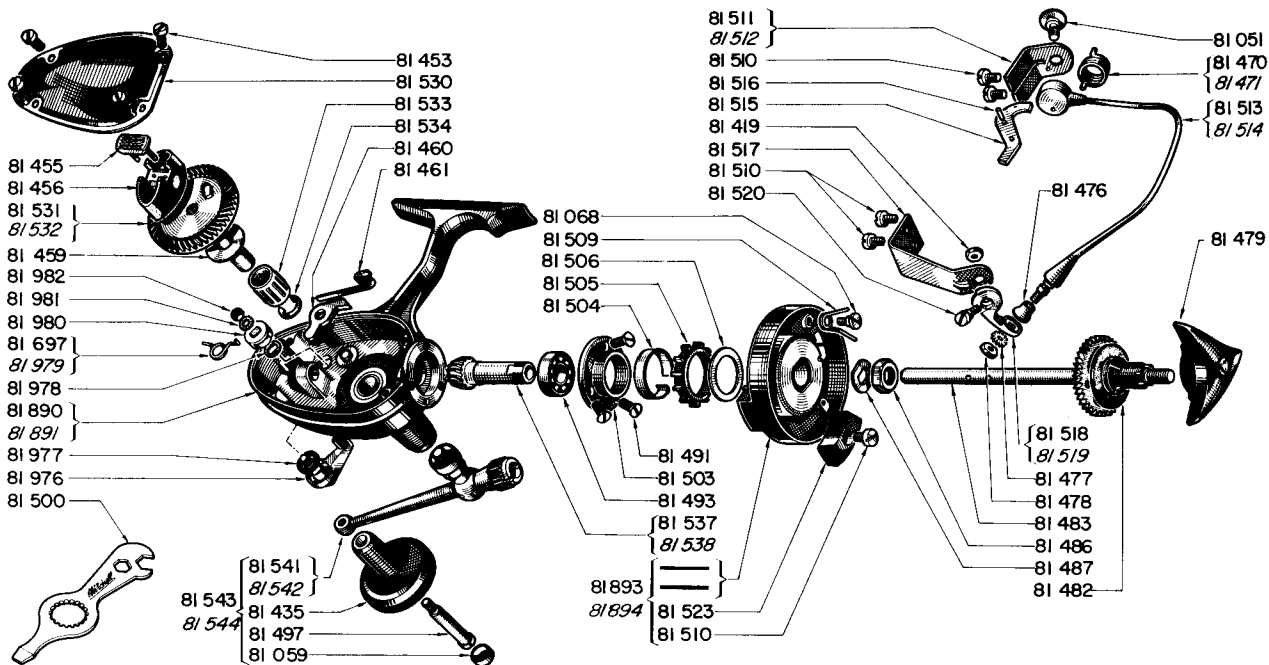

Garcia MITCHELL 396 397

ITEMS IN RED FOR LEFT HAND MODELS

Garcia MITCHELL 496 497

ITEMS IN RED FOR LEFT HAND MODELS

SPOOLS LISTED SEPARATELY
3/76